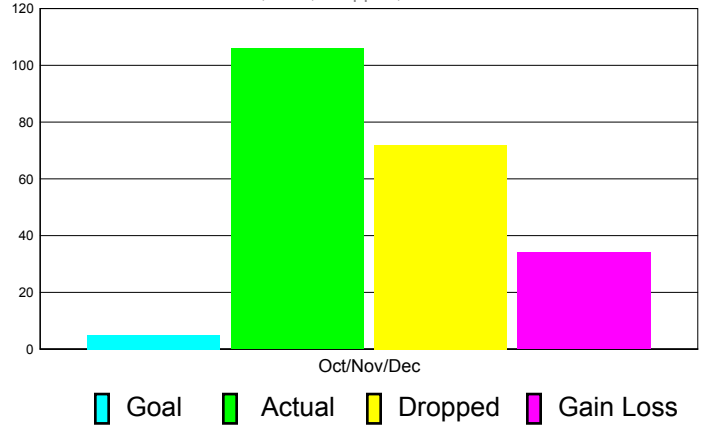

Membership Results 2011-2012

Goal, New, Dropped, Gain/Loss